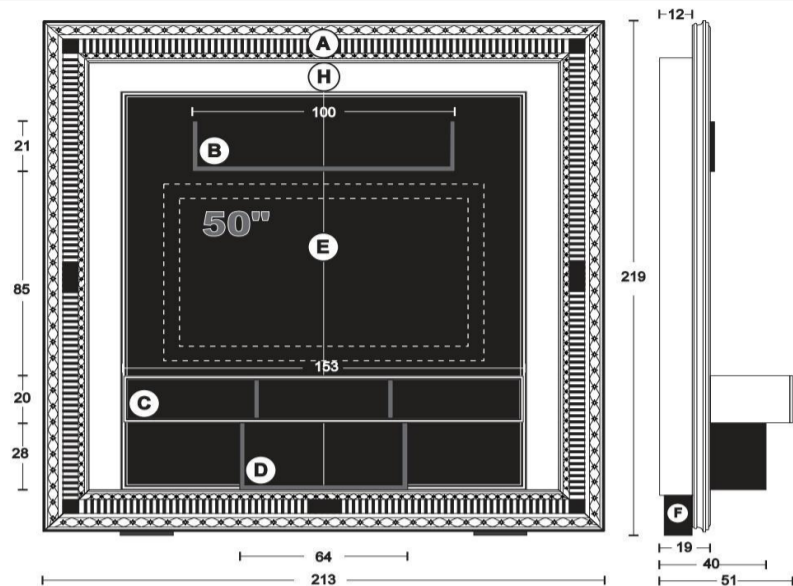

ITEM & STYLE	DESCRIPTION	Size

*Please notice, delivery time is: 30/40 days for wood, lacquered, leather
60/70 days for goods in silver and gold foil
70/90 days for non standard goods*

THE FRAME Home Theatre/ ART DECO

A+C Gold foil+Black/ B+D+E+F Metalized Black/ H Metalized Gold
A+C Silver foil+Black/ B+D+E+F Metalized Black/ H Metalized Silver
A+C Gold foil+Red Romano/ B+D+E+F Red Romano/ H Metalized Gold
A+C Gold foil+Cream/ B+D+E+F Cream/ H Metalized Gold
A Gloss White&Black/ B+D+F Black/ H+E White/ C Gloss White

213x51xh219cms