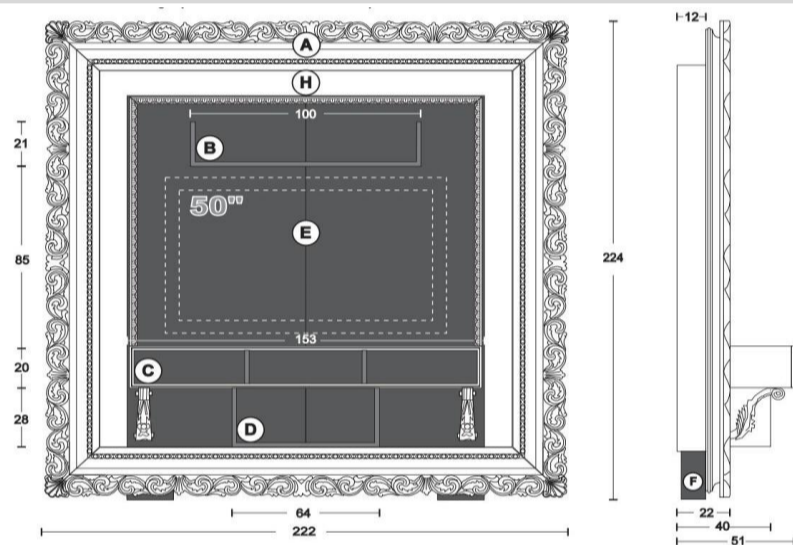

THE FRAME Home Theatre/ BAROQUE

A+C Gold foil/ B+D+E+F Metalized Titan/ H Metalized Gold
A+C Gold foil/ B+D+E+F Red Cardinal/ H Metalized Gold
A+C Silver foil/ B+D+E+F Metalized Titan/ H Metalized Silver
A+C Gold foil/ B+D+E+F Cream/ H Metalized Gold
A+C Matt White/ B+D+E+F White/ H White (Gold foil details)
A+C Matt White/ B+D+E+F Metalized Silver/ H Metalized Silver
A+C Gloss Black/ B+D+E+F Matt Black/ H Metalized Silver (Silver foil details)
A+C Gloss White/ B+D+E+F Matt White/ H Metalized Silver (Silver foil details)

222x51xh224cms