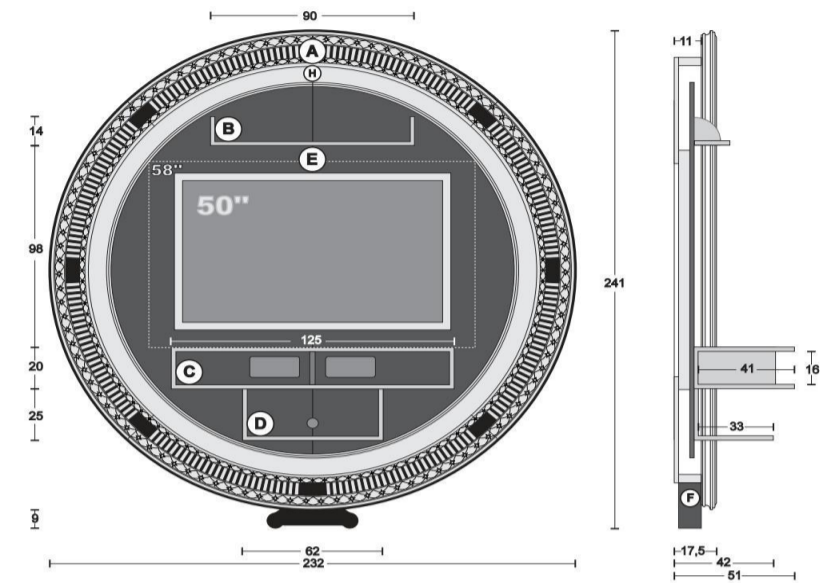

ITEM & STYLE	DESCRIPTION	Size
--------------	-------------	------

*Please notice, delivery time is: 30/40 days for wood, lacquered, leather  
60/70 days for goods in silver and gold foil  
70/90 days for non standard goods*

**STAR GATE Home Theatre/ ART DECO**

**Home Cinema/ Wall rack with spreading back panel lighting**

232x51xh241cms

- A+C Gold foil+Black/ B+D+E+F Metalized Black/ H Metalized Gold
- A+C Gold foil+Red Romano/ B+D+E+F Red Romano/ H Metalized Gold
- A+C Gold foil+Cream/ B+D+E+F Cream/ H Metalized Gold
- A+C Silver foil+Black/ B+D+E+F Metalized Black/ H Metalized Silver
- A Gloss White&Black/ B+D+F Black/ C Gloss White/ H+E White

**STAR GATE Home Theatre/ BAROQUE**

**Home Cinema/ Wall rack with spreading back panel lighting**

243x51xh246cms

- A+C Silver foil+Black/ B+D+E+F Metalized Titan/ H Metalized Silver
- A+C Gold foil/ B+D+E+F Metalized Titan/ H Metalized Gold
- A+C Gold foil/ B+D+E+F Cream/ H Cream
- A+C Gold foil/ B+D+E+F Red Cardinal/ H Metalized Gold
- A+C Matt White with Gold foil decorations/ B+D+E+F Matt White/ H Matt White
- A+C Gloss Black with Silver foil decorations/ B+D+E+F Matt Black/ H Metalized Silver
- A+C Gloss White with Silver foil decorations/ B+D+E+F Matt White/ H Metalized Silver

**STAR GATE Home Theatre/ CLASSIC**

**Home Cinema/ Wall rack with spreading back panel lighting**

232x51xh241cms

- A+C Gold foil/ B+D+E+F Metalized Titan/ H Metalized Gold
- A+C Silver foil/ B+D+E+F Metalized Titan/ H Metalized Silver
- A+C Black/ B+D+E+F Metalized Silver/ H Metalized Silver
- A+C White/ B+D+E+F Metalized Silver/ H Metalized Silver
- A Gloss Black with Silver foil&Crystal stones decorations/ C+B+D+F Black/ E Silver foil/ H Metalized Silver
- A Gloss White with Silver decorations/ C+B+D+F White/ E Silver foil/ H Metalized Silver
- A+C Bronze with Gold/Silver foil&Crystal stones decorations/ B+D+F Bronze/ E Gold/ Silver foil/ H Metalized Gold/ Metalized Silver