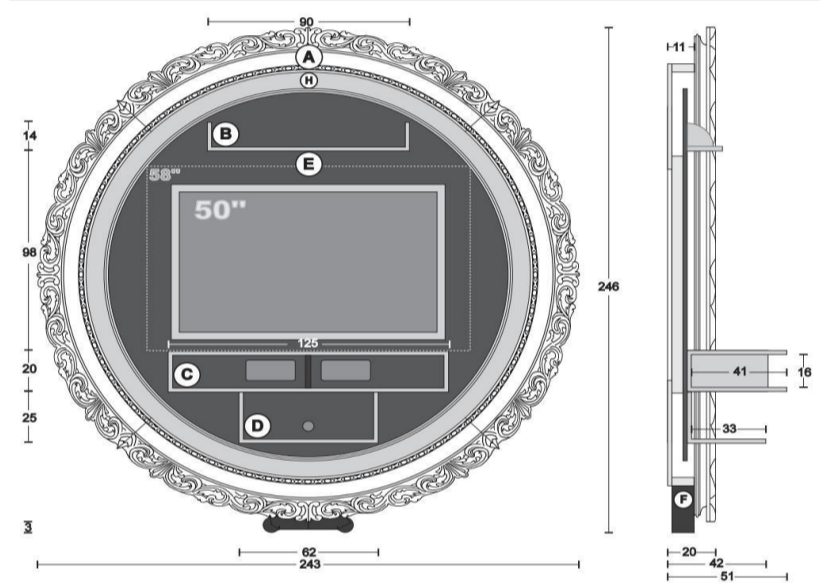

ITEM & STYLE	DESCRIPTION	Size
--------------	-------------	------

*Please notice, delivery time is: 30/40 days for wood, lacquered, leather  
60/70 days for goods in silver and gold foil  
70/90 days for non standard goods*

**STAR GATE Home Theatre/ ART DECO**

**Home Cinema/ Wall rack with spreading back panel lighting**

232x51xh241cms

- A+C Gold foil+Black/ B+D+E+F Metalized Black/ H Metalized Gold
- A+C Gold foil+Red Romano/ B+D+E+F Red Romano/ H Metalized Gold
- A+C Gold foil+Cream/ B+D+E+F Cream/ H Metalized Gold
- A+C Silver foil+Black/ B+D+E+F Metalized Black/ H Metalized Silver
- A Gloss White&Black/ B+D+F Black/ C Gloss White/ H+E White

**STAR GATE Home Theatre/ BAROQUE**

**Home Cinema/ Wall rack with spreading back panel lighting**

243x51xh246cms

- A+C Silver foil+Black/ B+D+E+F Metalized Titan/ H Metalized Silver
- A+C Gold foil/ B+D+E+F Metalized Titan/ H Metalized Gold
- A+C Gold foil/ B+D+E+F Cream/ H Cream
- A+C Gold foil/ B+D+E+F Red Cardinal/ H Metalized Gold
- A+C Matt White with Gold foil decorations/ B+D+E+F Matt White/ H Matt White
- A+C Gloss Black with Silver foil decorations/ B+D+E+F Matt Black/ H Metalized Silver
- A+C Gloss White with Silver foil decorations/ B+D+E+F Matt White/ H Metalized Silver

**STAR GATE Home Theatre/ CLASSIC**

**Home Cinema/ Wall rack with spreading back panel lighting**

232x51xh241cms

- A+C Gold foil/ B+D+E+F Metalized Titan/ H Metalized Gold
- A+C Silver foil/ B+D+E+F Metalized Titan/ H Metalized Silver
- A+C Black/ B+D+E+F Metalized Silver/ H Metalized Silver
- A+C White/ B+D+E+F Metalized Silver/ H Metalized Silver
- A Gloss Black with Silver foil&Crystal stones decorations/ C+B+D+F Black/ E Silver foil/ H Metalized Silver
- A Gloss White with Silver decorations/ C+B+D+F White/ E Silver foil/ H Metalized Silver
- A+C Bronze with Gold/Silver foil&Crystal stones decorations/ B+D+F Bronze/ E Gold/ Silver foil/ H Metalized Gold/ Metalized Silver