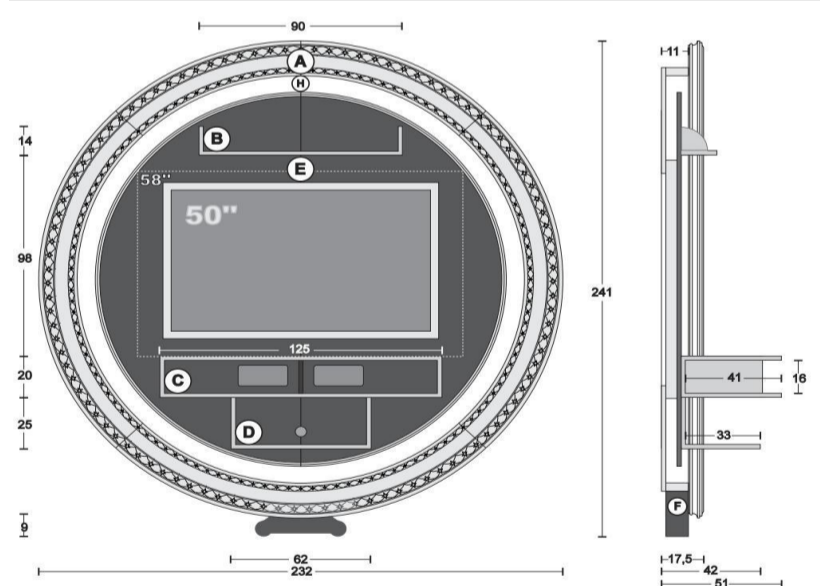

**STAR GATE Home Theatre/ ART DECO**

**Home Cinema/ Wall rack with spreading back panel lighting**

232x51xh241cms

- A+C Gold foil+Black/ B+D+E+F Metalized Black/ H Metalized Gold
- A+C Gold foil+Red Romano/ B+D+E+F Red Romano/ H Metalized Gold
- A+C Gold foil+Cream/ B+D+E+F Cream/ H Metalized Gold
- A+C Silver foil+Black/ B+D+E+F Metalized Black/ H Metalized Silver
- A Gloss White&Black/ B+D+F Black/ C Gloss White/ H+E White

**STAR GATE Home Theatre/ BAROQUE**

**Home Cinema/ Wall rack with spreading back panel lighting**

243x51xh246cms

- A+C Silver foil+Black/ B+D+E+F Metalized Titan/ H Metalized Silver
- A+C Gold foil/ B+D+E+F Metalized Titan/ H Metalized Gold
- A+C Gold foil/ B+D+E+F Cream/ H Cream
- A+C Gold foil/ B+D+E+F Red Cardinal/ H Metalized Gold
- A+C Matt White with Gold foil decorations/ B+D+E+F Matt White/ H Matt White
- A+C Gloss Black with Silver foil decorations/ B+D+E+F Matt Black/ H Metalized Silver
- A+C Gloss White with Silver foil decorations/ B+D+E+F Matt White/ H Metalized Silver

**STAR GATE Home Theatre/ CLASSIC**

**Home Cinema/ Wall rack with spreading back panel lighting**

232x51xh241cms

- A+C Gold foil/ B+D+E+F Metalized Titan/ H Metalized Gold
- A+C Silver foil/ B+D+E+F Metalized Titan/ H Metalized Silver
- A+C Black/ B+D+E+F Metalized Silver/ H Metalized Silver
- A+C White/ B+D+E+F Metalized Silver/ H Metalized Silver
- A Gloss Black with Silver foil&Crystal stones decorations/ C+B+D+F Black/ E Silver foil/ H Metalized Silver
- A Gloss White with Silver decorations/ C+B+D+F White/ E Silver foil/ H Metalized Silver
- A+C Bronze with Gold/Silver foil&Crystal stones decorations/ B+D+F Bronze/ E Gold/ Silver foil/ H Metalized Gold/ Metalized Silver