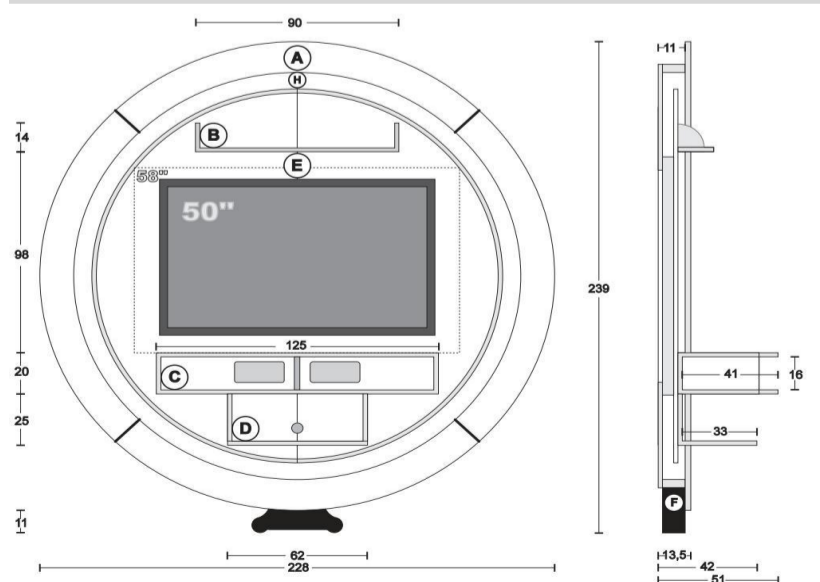

STAR GATE Home Theatre/ MODERN

Home Cinema/ Wall rack with spreading back panel lighting

228x51xh239cms

- A+B+C+D Oak stained in Wenge/ E+F Metalized Silver/ H Metalized Silver
- A+B+C+D Oak stained in Wenge/ E+F Red Cardinal/ H Metalized Silver
- A+C Gold foil/ B+D+E+F Metalized Titan/ H Metalized Gold
- A+C Silver foil/ B+D+E+F Red Cardinal/ H Metalized Silver
- A+C Silver foil/ B+D+E+F Metalized Titan/ H Metalized Silver
- A+C Cocco Testa Moro Leather with Gold foil decorations/ B+D+E+F Italian Coffee/ H Metalized Gold
- A+C Cocco Testa Moro Leather/ B+D+E+F Red Cardinal/ H Metalized Silver
- A+C Struzzo Crema Leather with Gold foil decorations/ B+D+E+F Italian Coffee/ H Metalized Gold
- A+C Serpe Testa Moro Leather with Silver foil decorations/ B+D+E+F Metalized Silver/ H Metalized Silver
- A+C Gloss Black or White with Silver foil decorations/ B+D+E+F Black or White/ H Metalized Silver